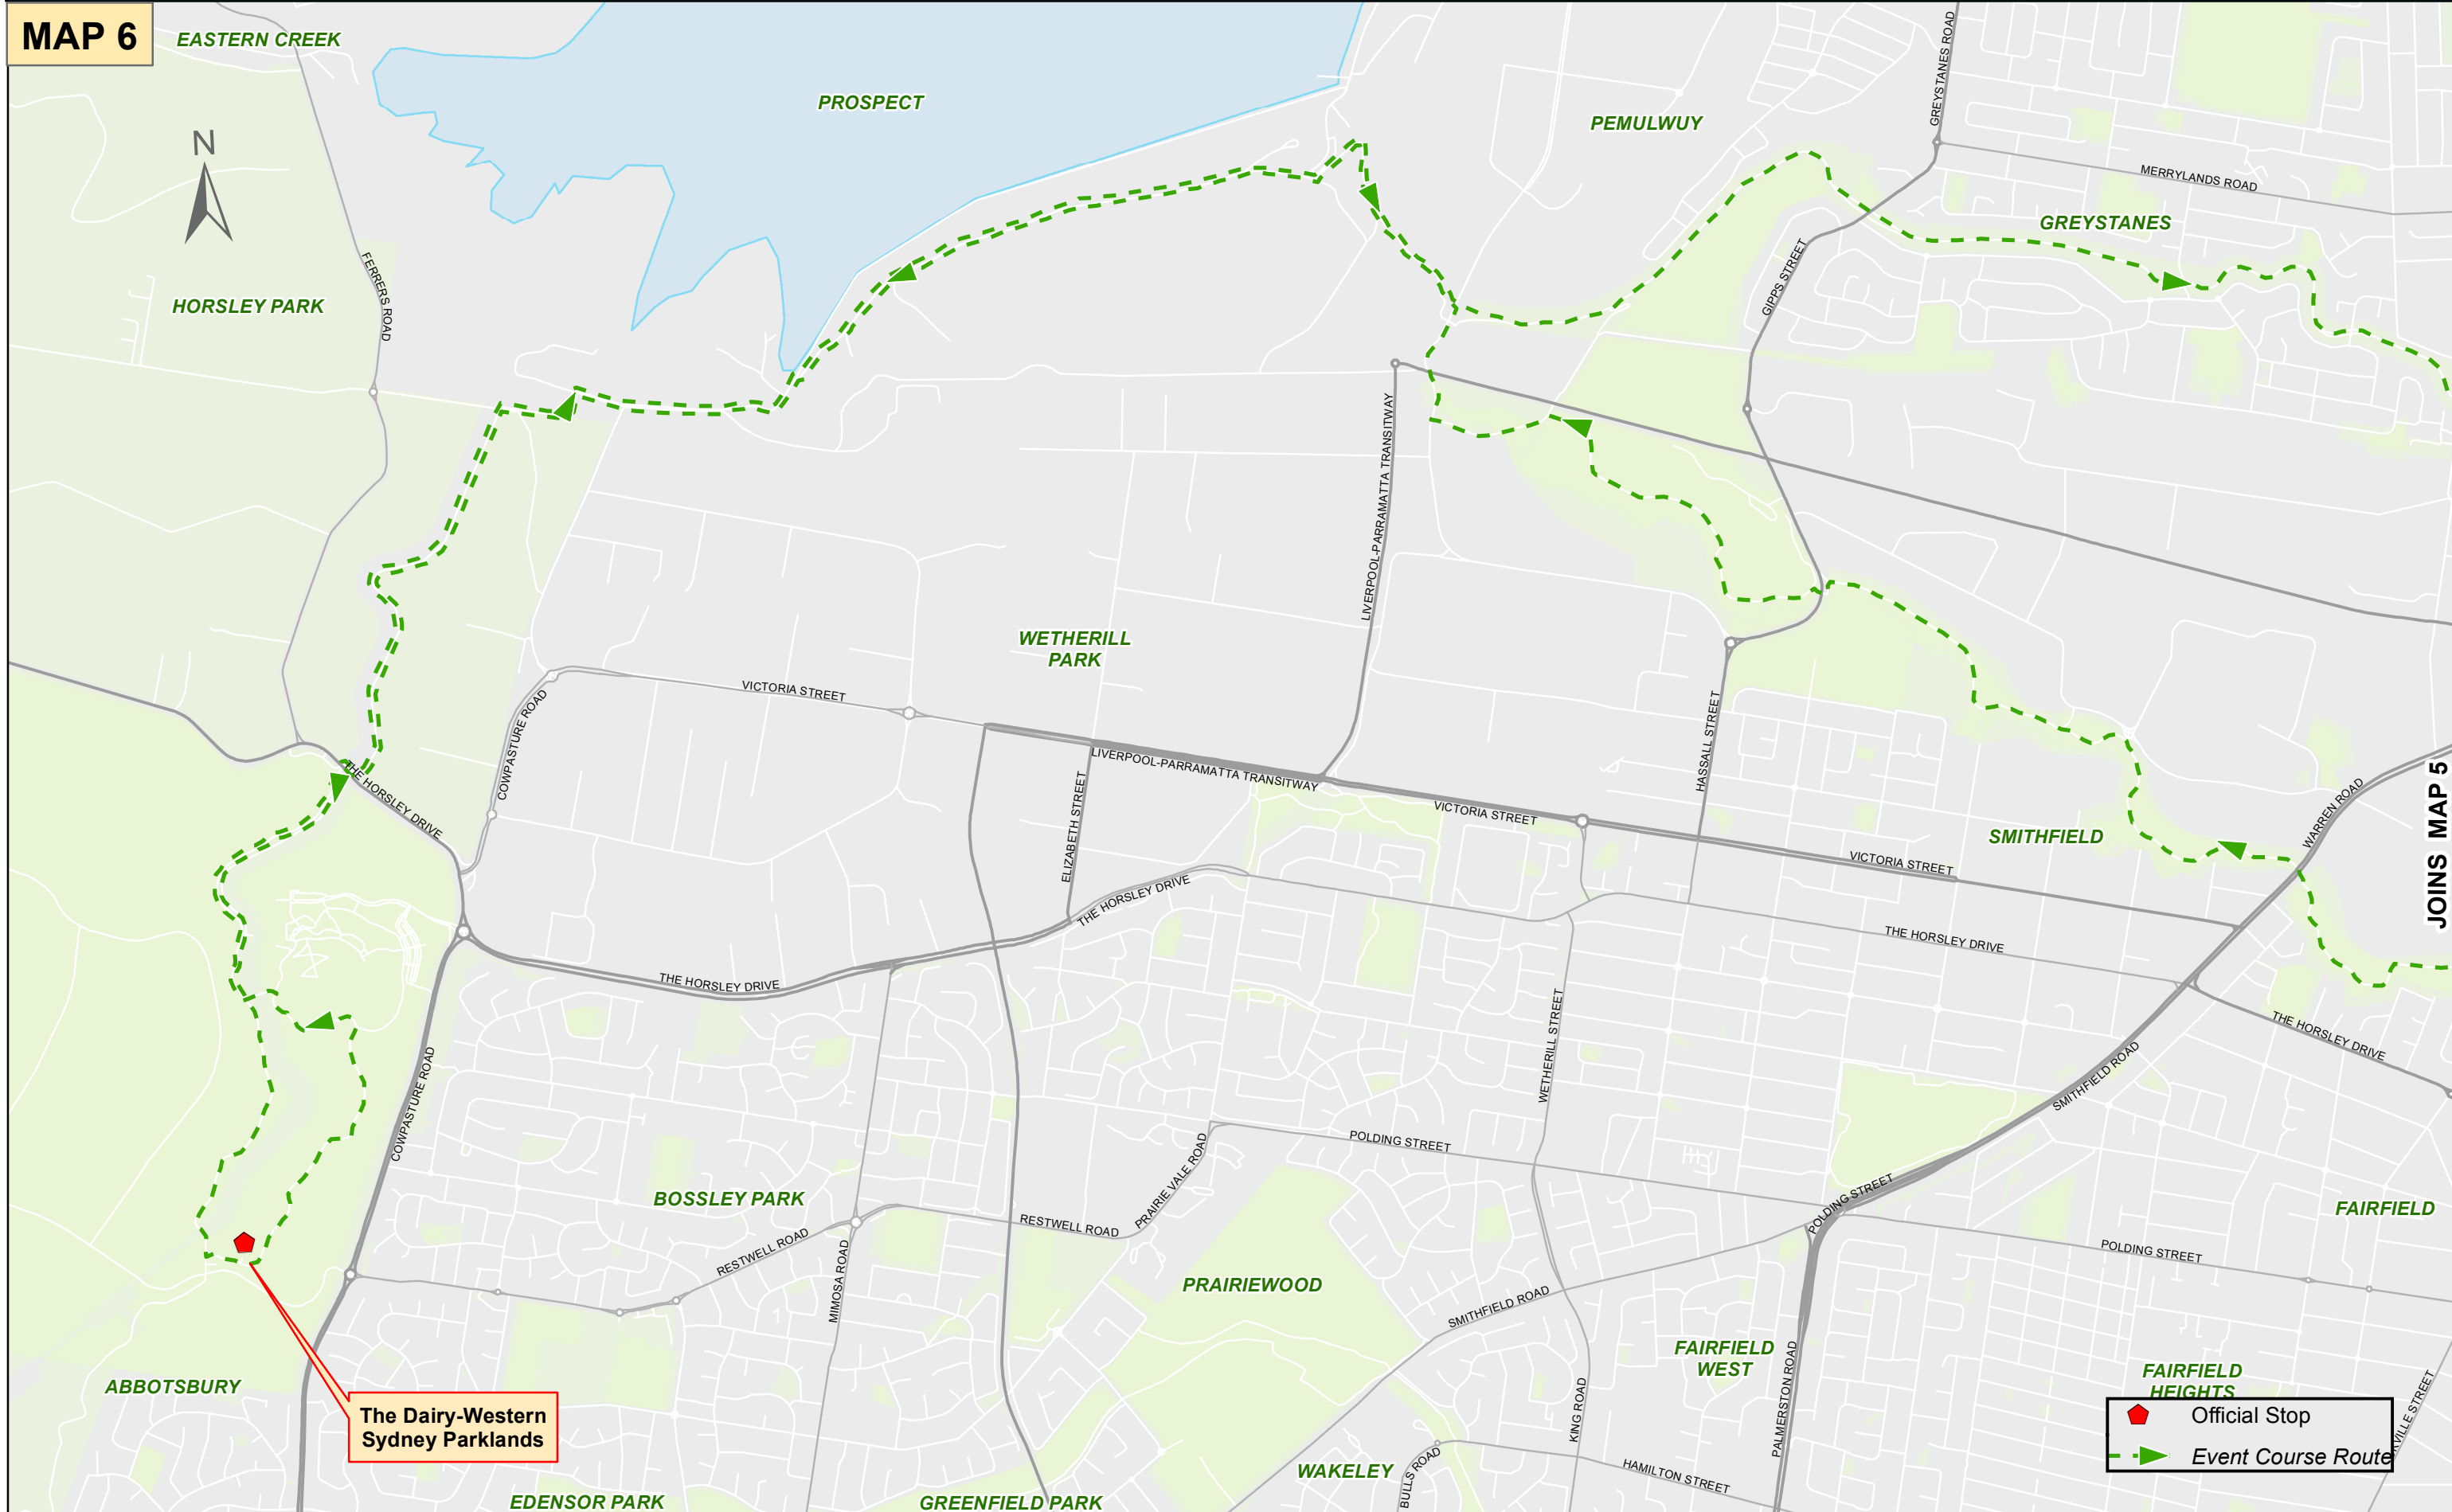

Spring Cycle - Sunday 14 October 2018

Merrylands to Horsley Park

MAP 6

JOINS MAP 5

The Dairy-Western Sydney Parklands

FAIRFIELD HEIGHTS

- Official Stop
- Event Course Route