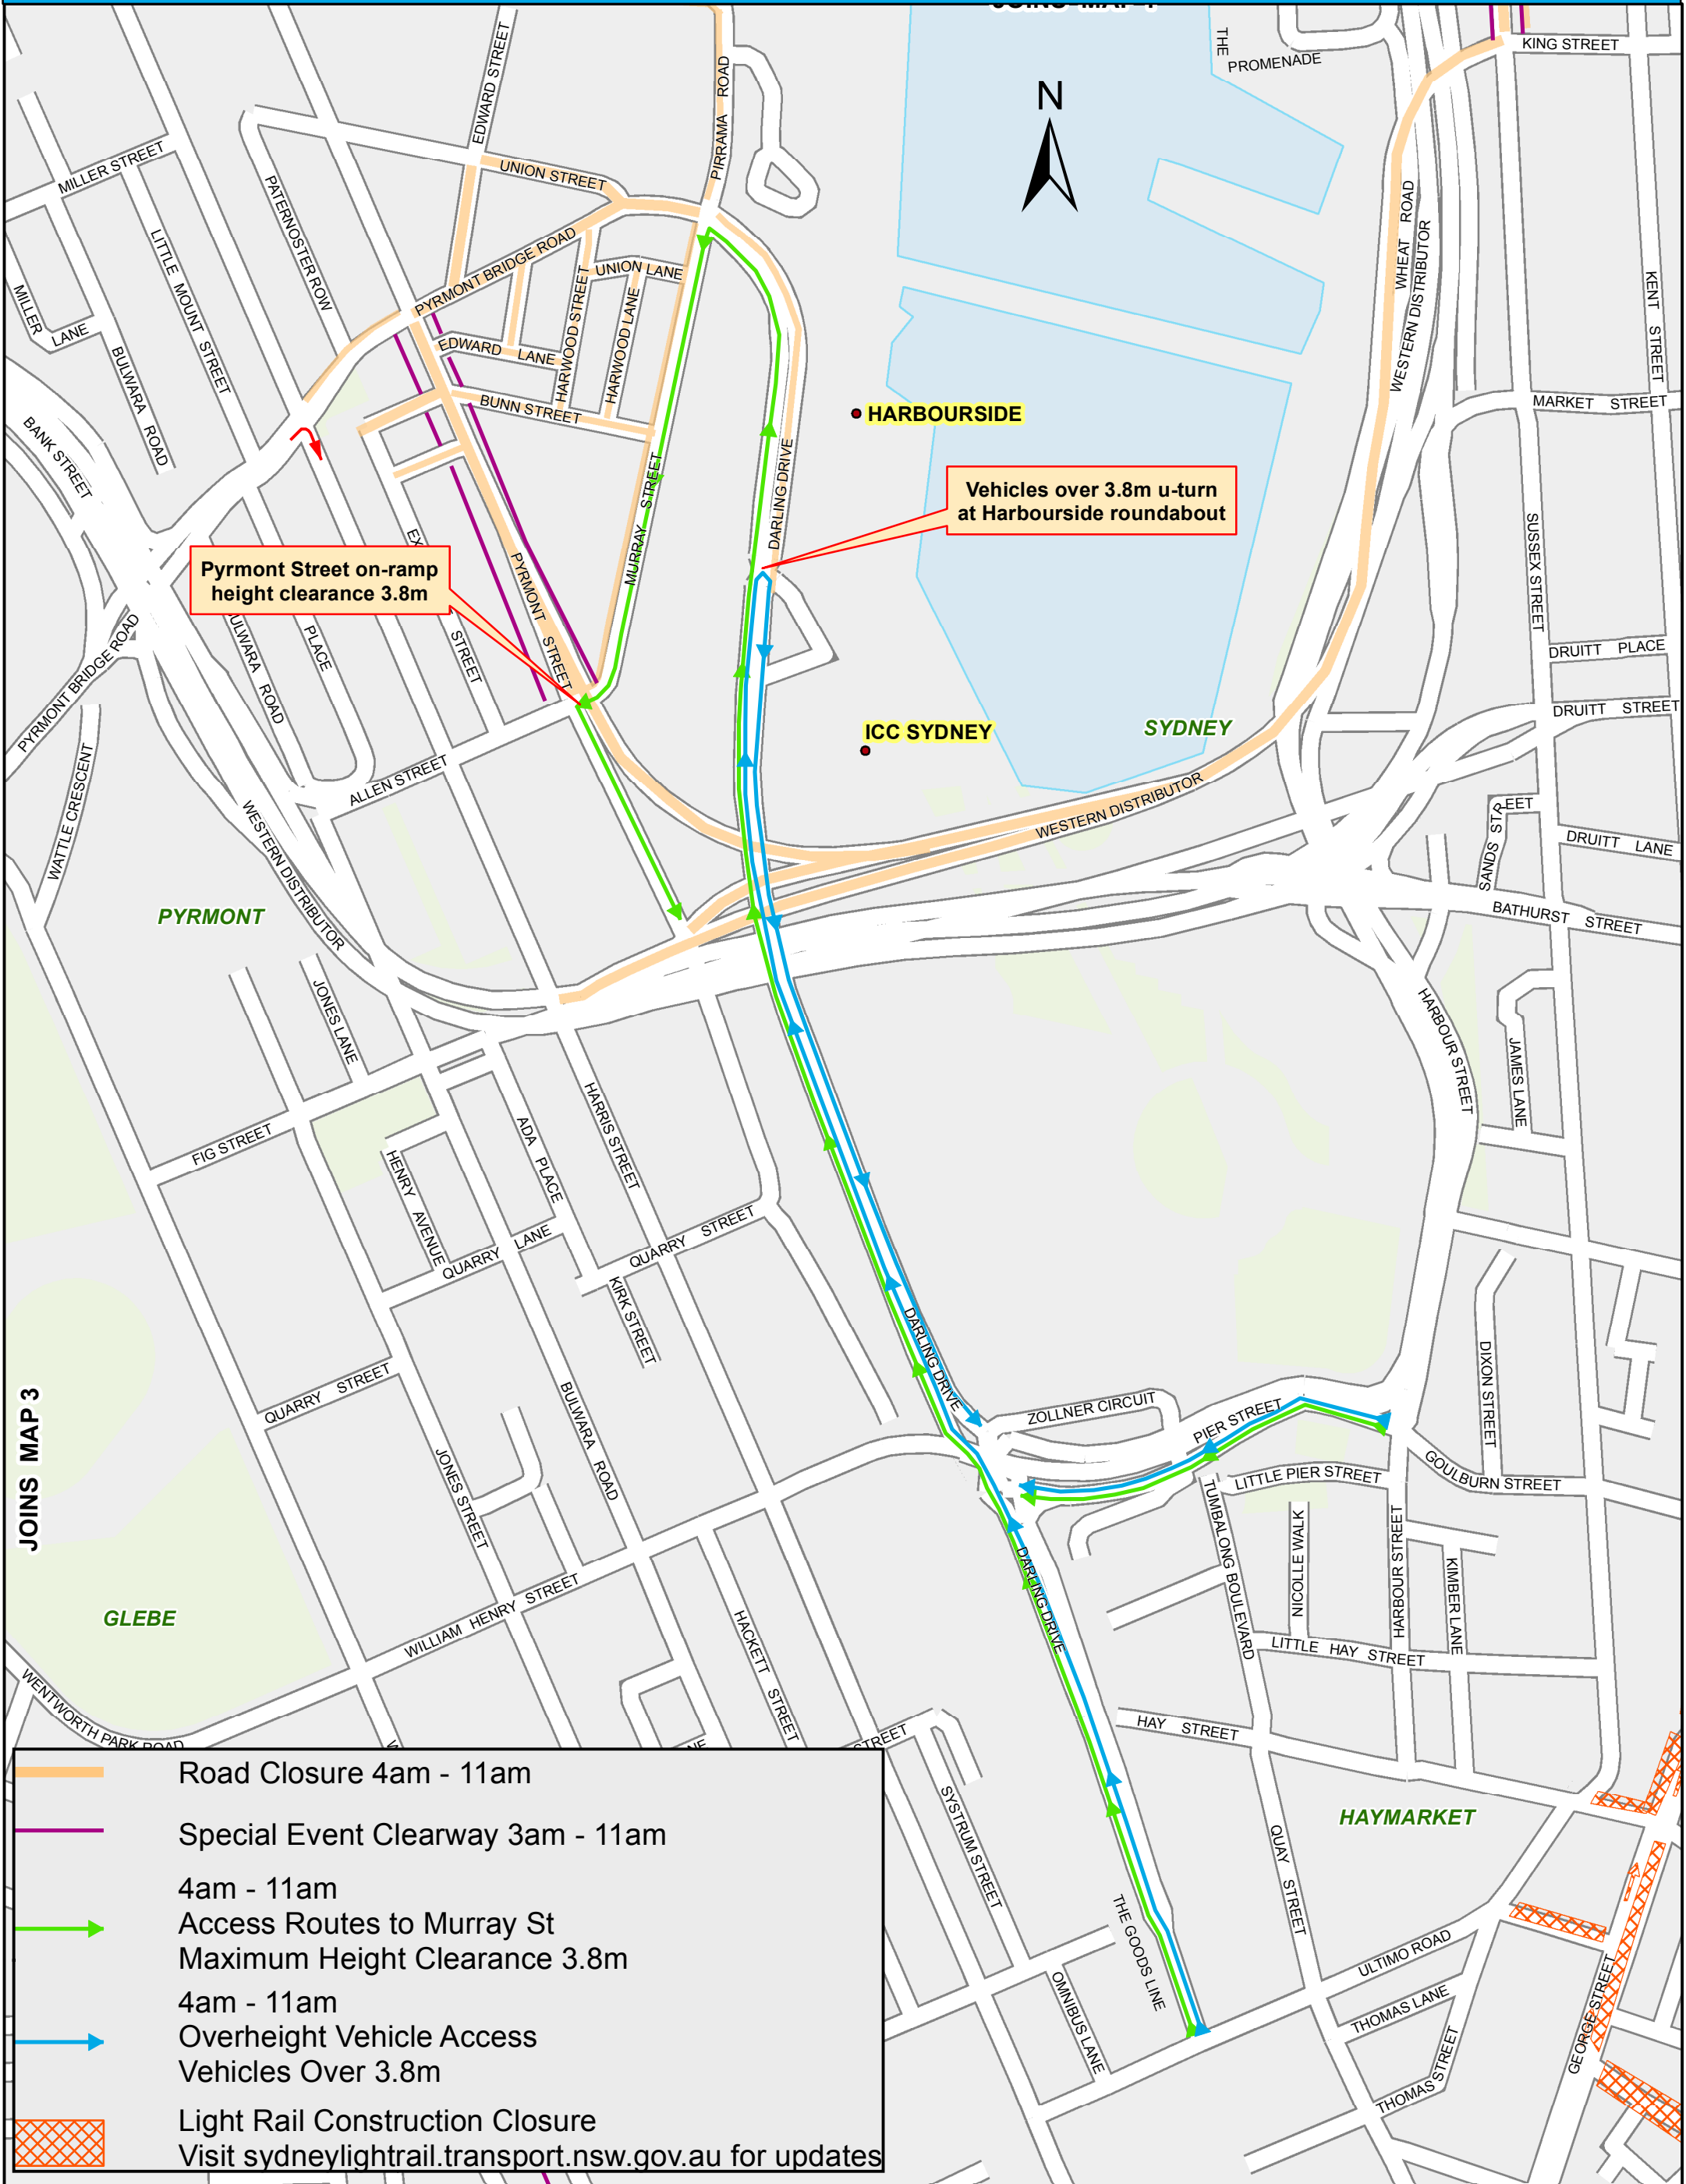

Spring Cycle - Sunday 14 October 2018

Darling Harbour Local Access

JOINS MAP 3