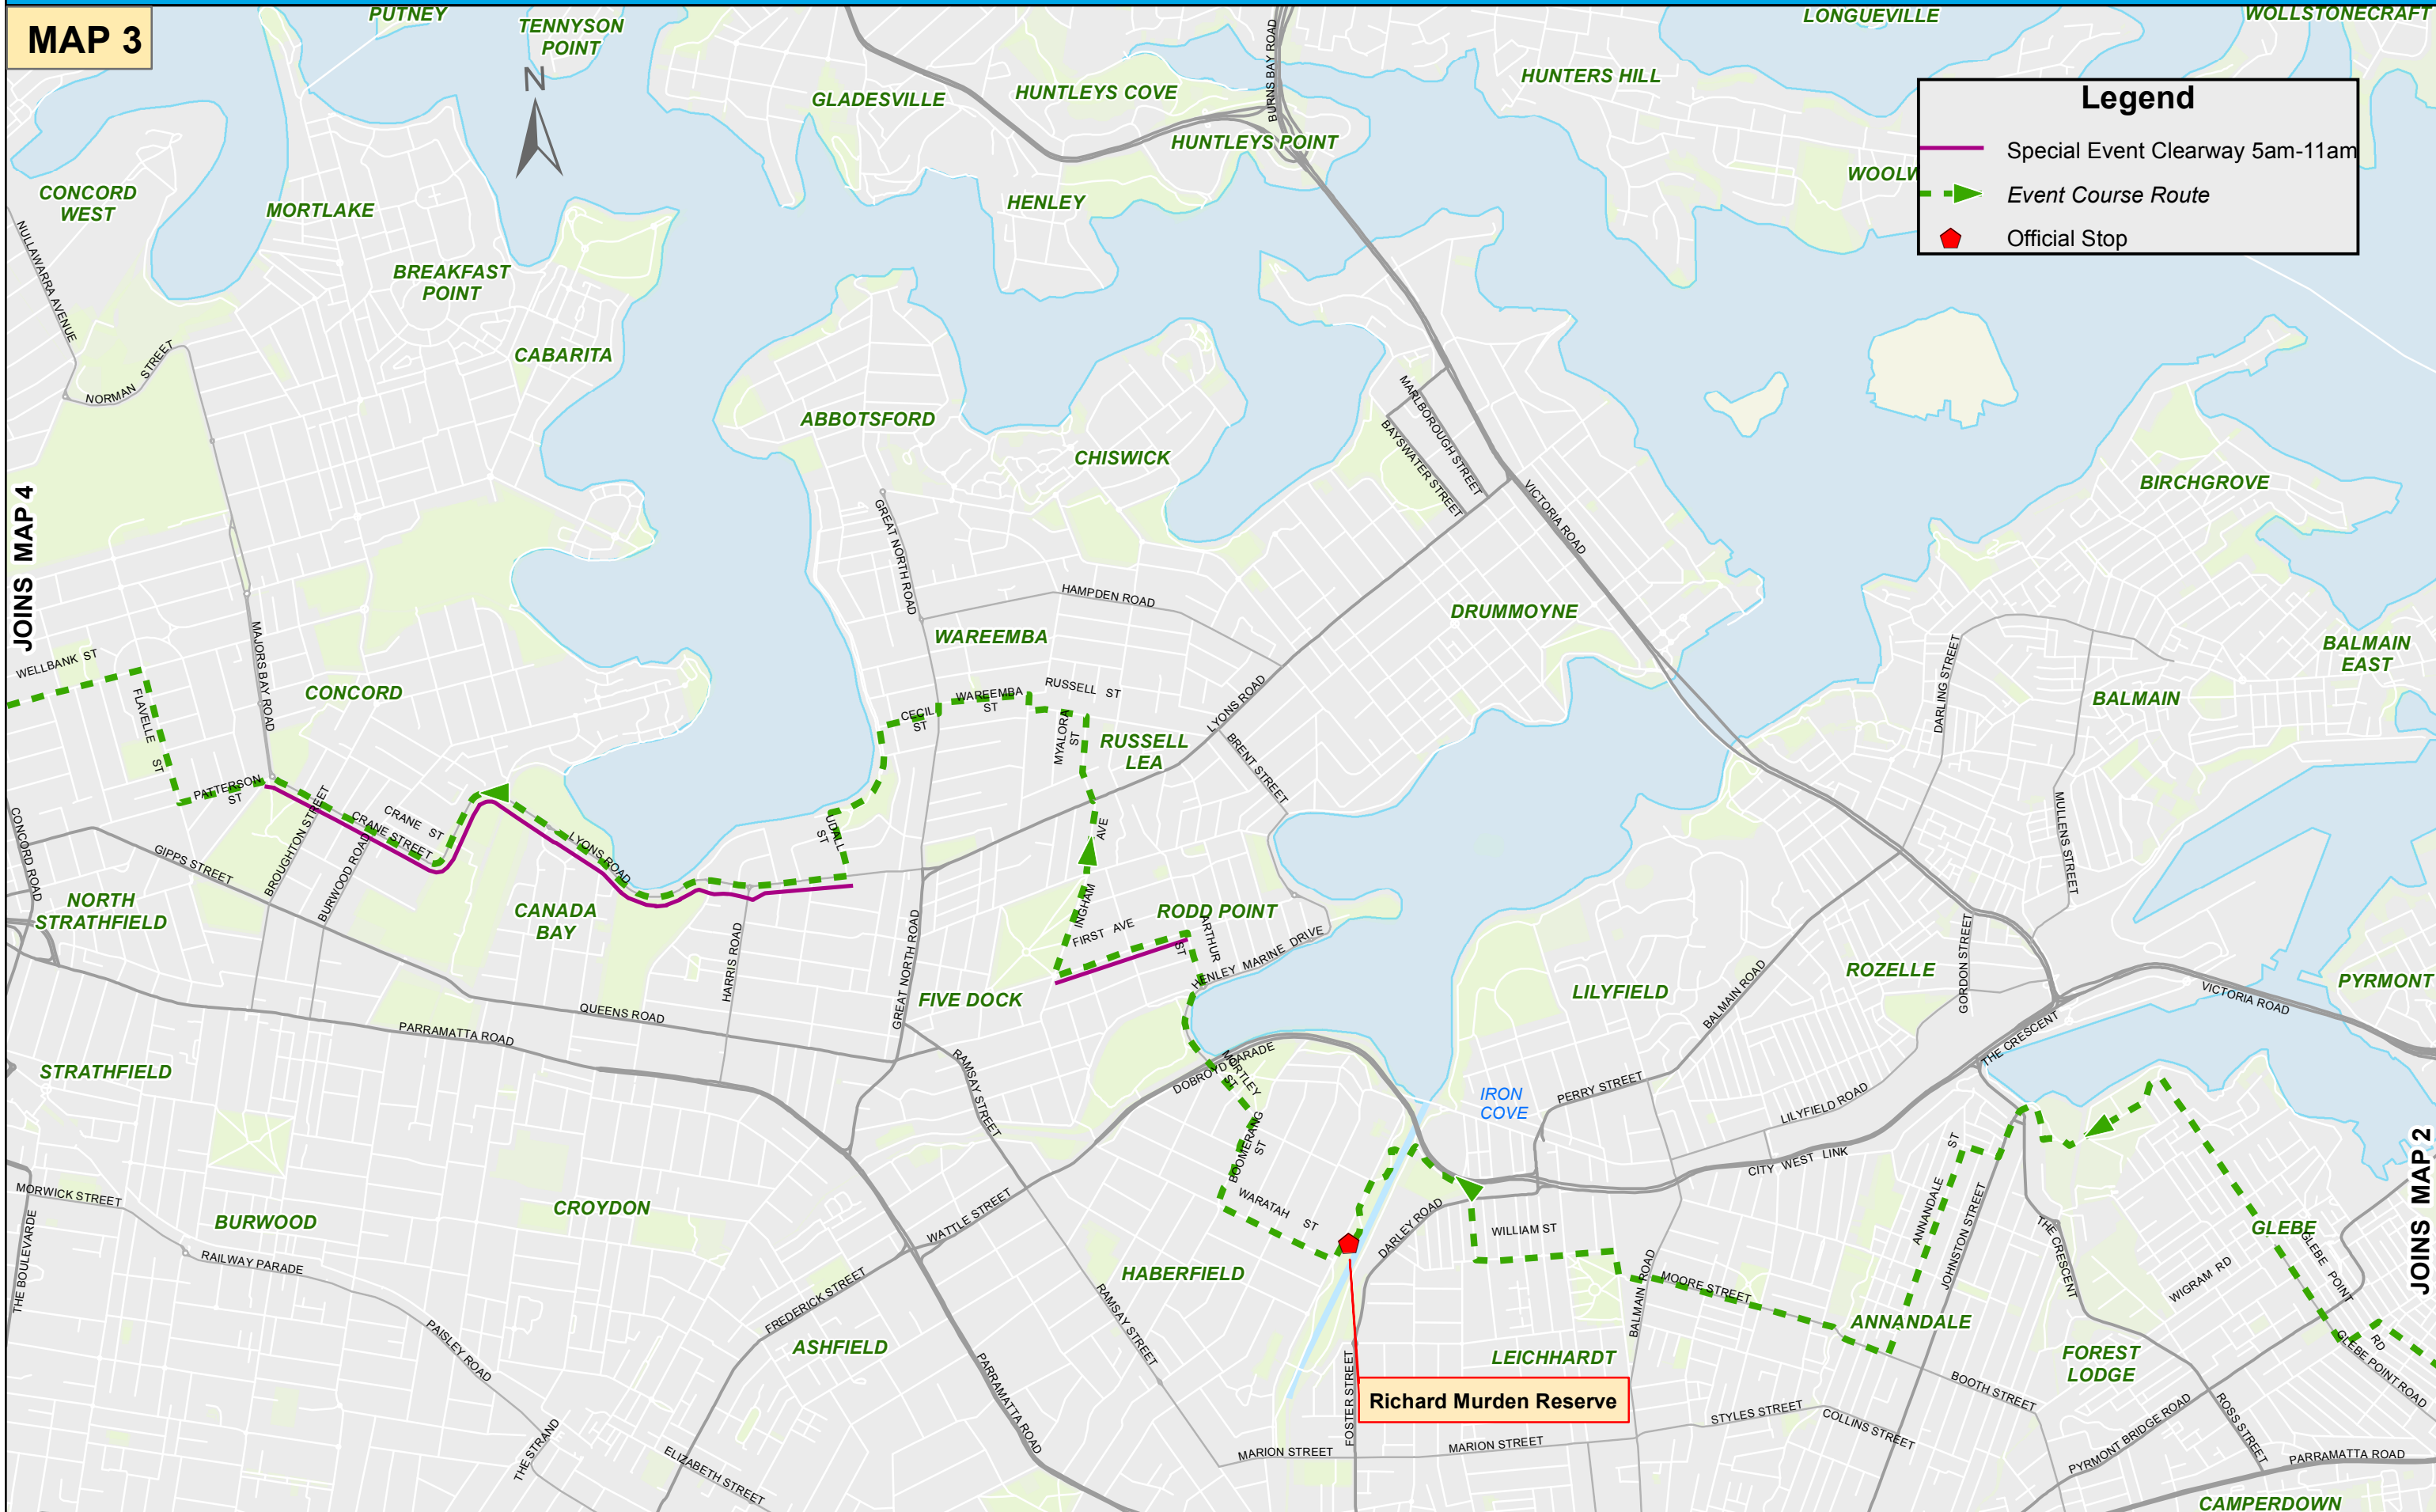

Spring Cycle - Sunday 14 October 2018

Glebe to Concord

MAP 3

JOINS MAP 4

JOINS MAP 2