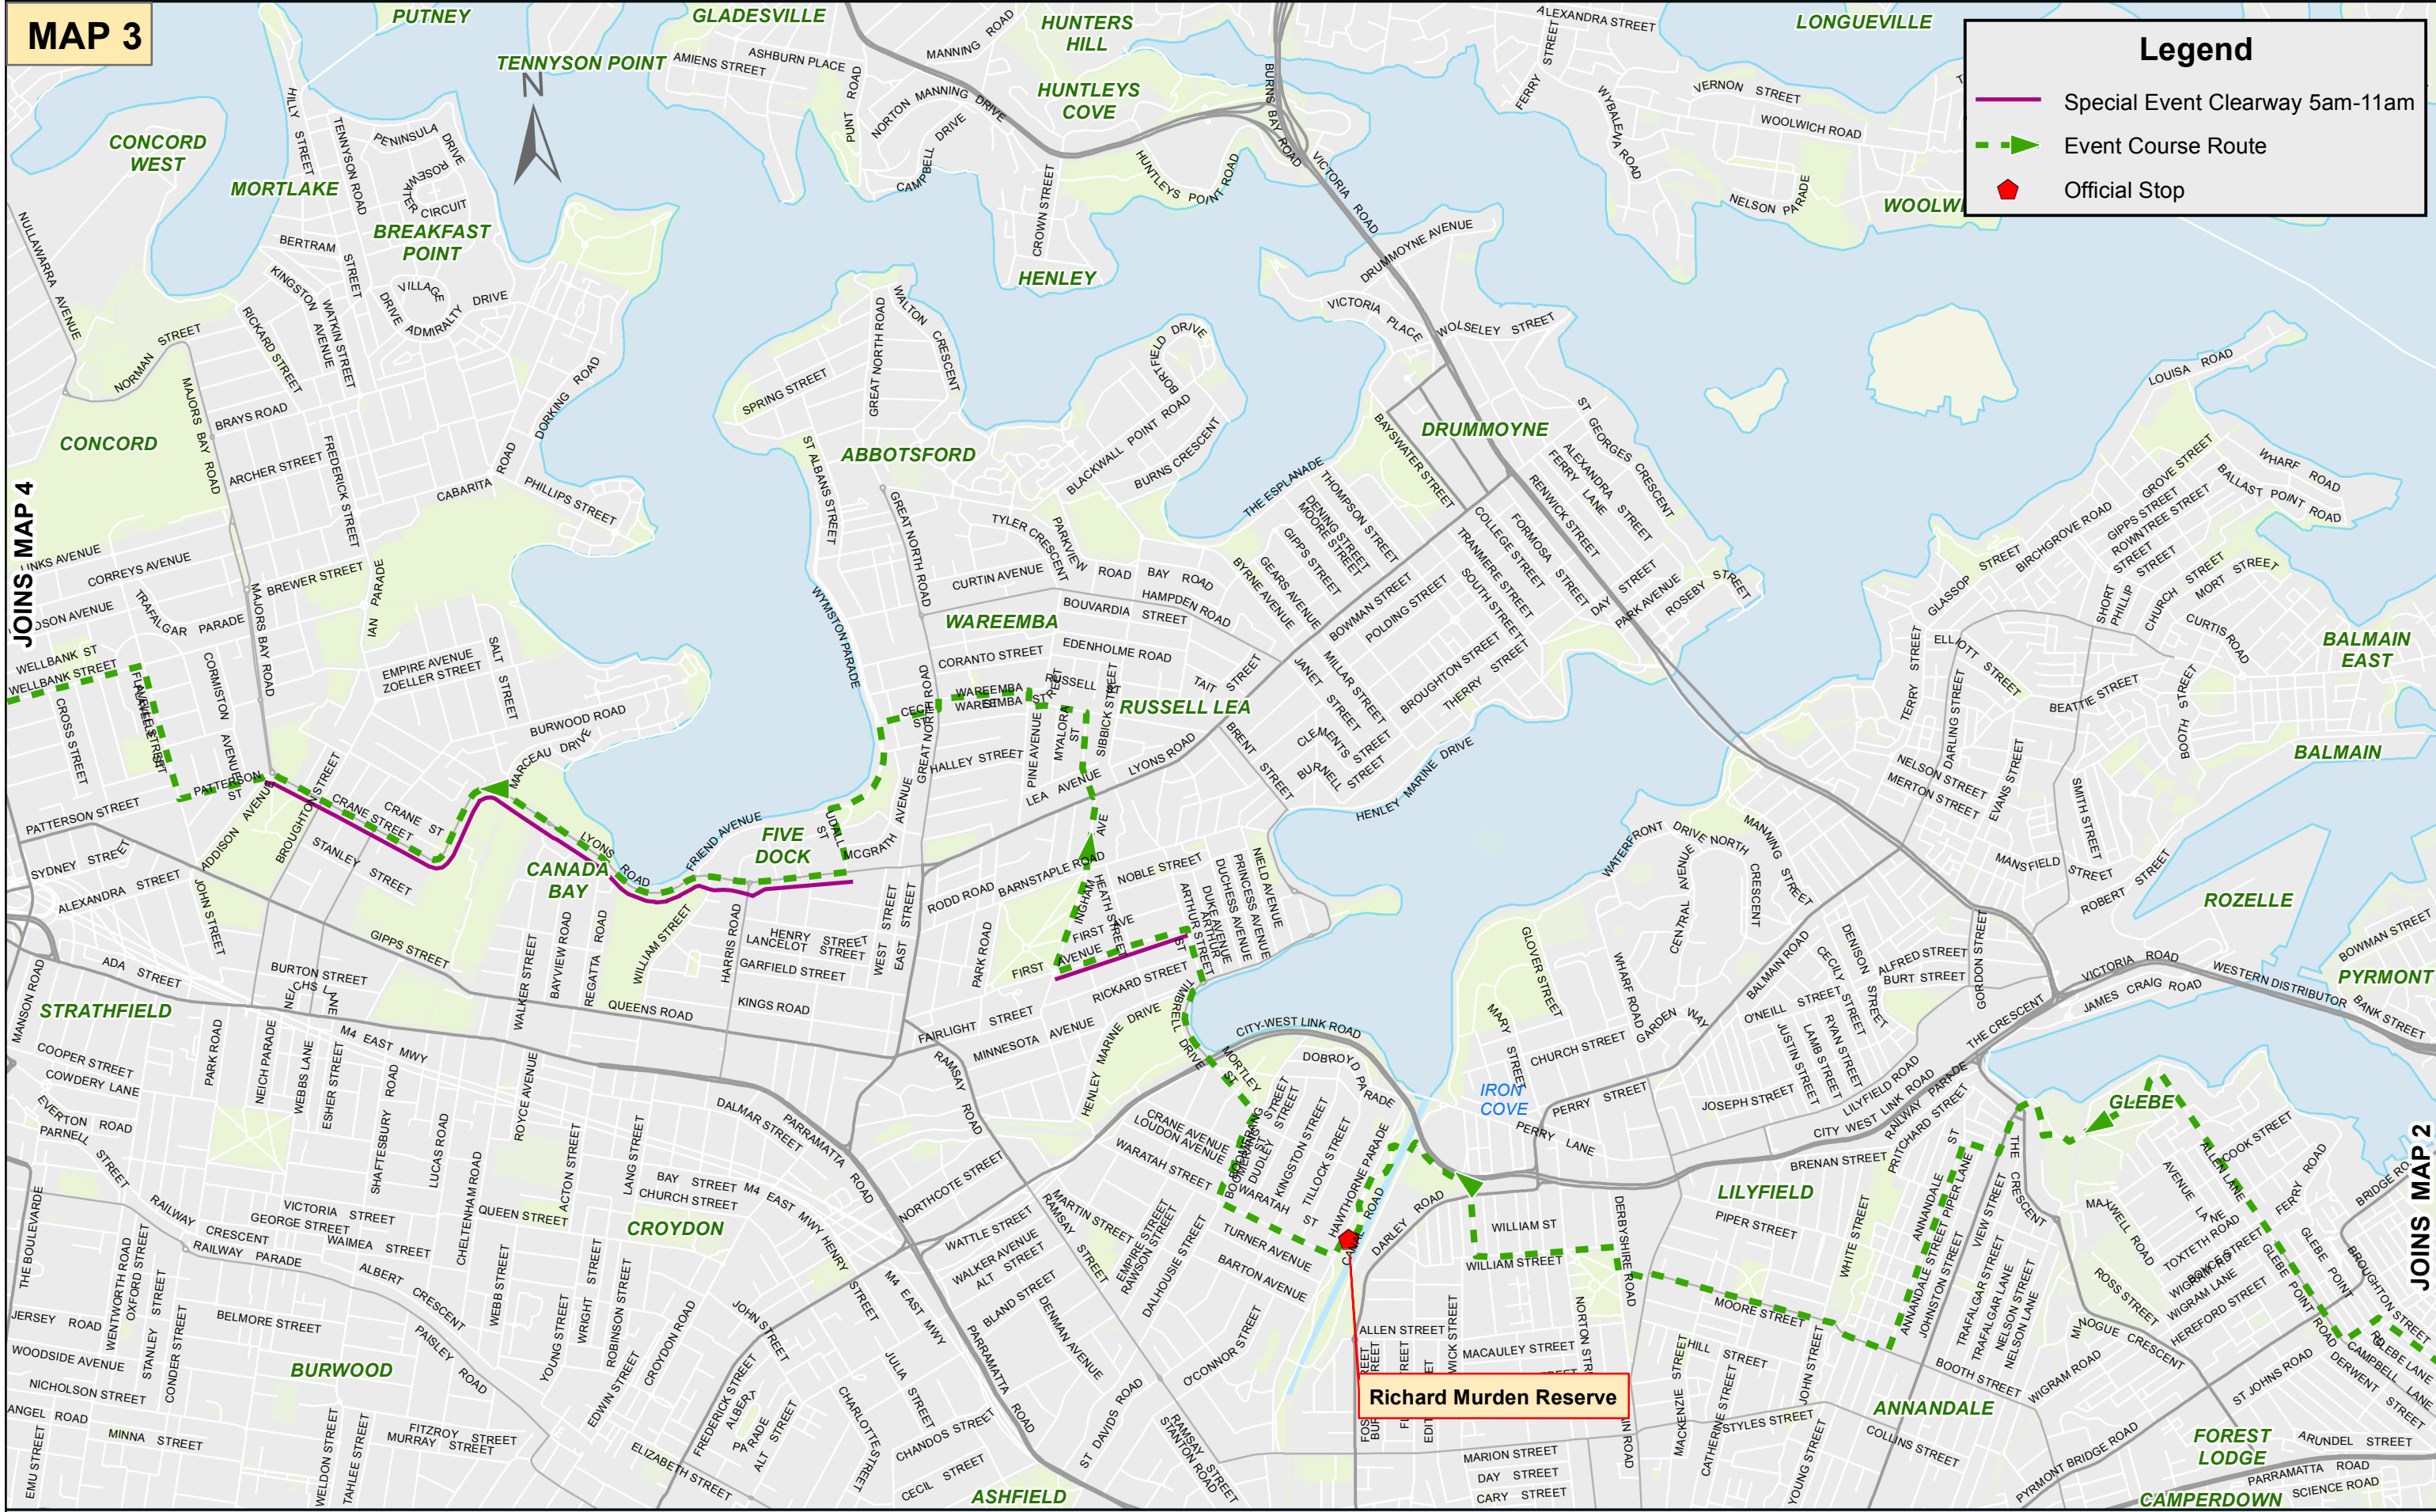

Spring Cycle - Sunday 13 October 2019

Glebe to Concord

MAP 3

Legend

- Special Event Clearway 5am-11am
- ▲- Event Course Route
- ◆ Official Stop

JOINS MAP 4

JOINS MAP 2